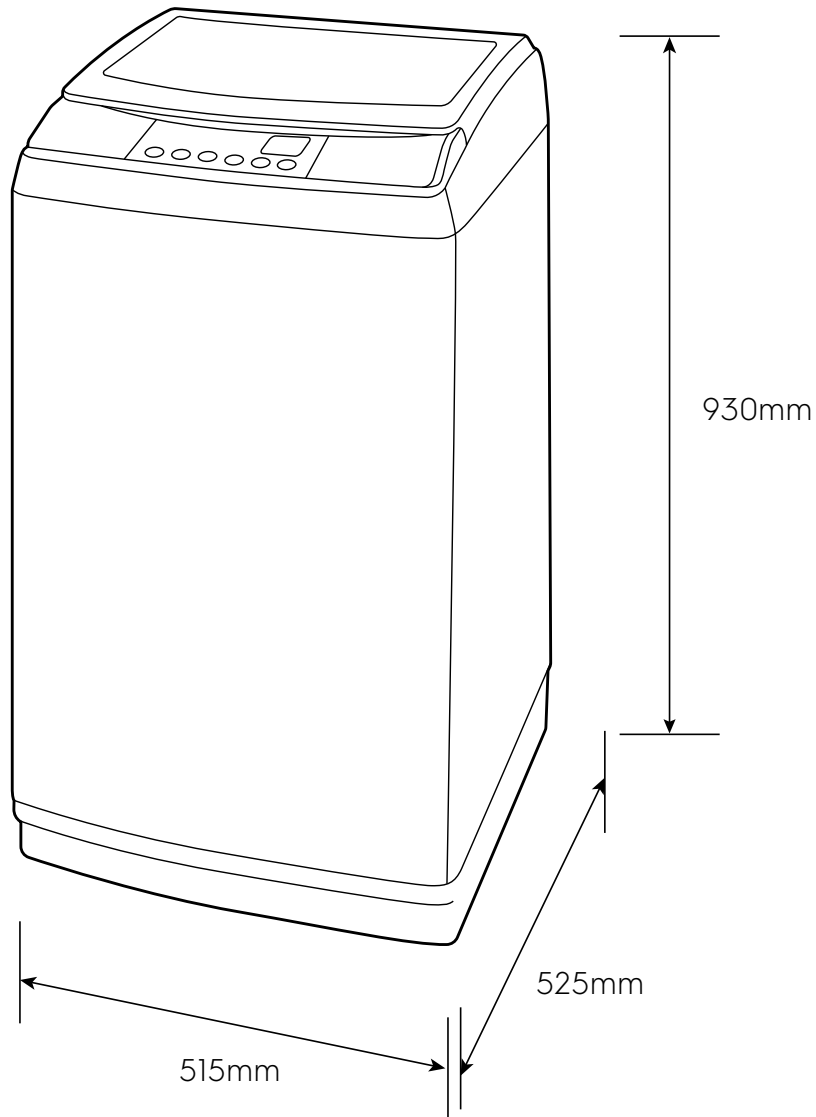

# Dimension Guide

## Top Load Washer

**Model:**  
EWT7588HIWB

Dimensions			
	width	height	depth
Product (mm)	515	930	525

**Please note!** Dimensions to be used as a guide only. All customers MUST refer to the user manual supplied with the product for detailed installation instructions.