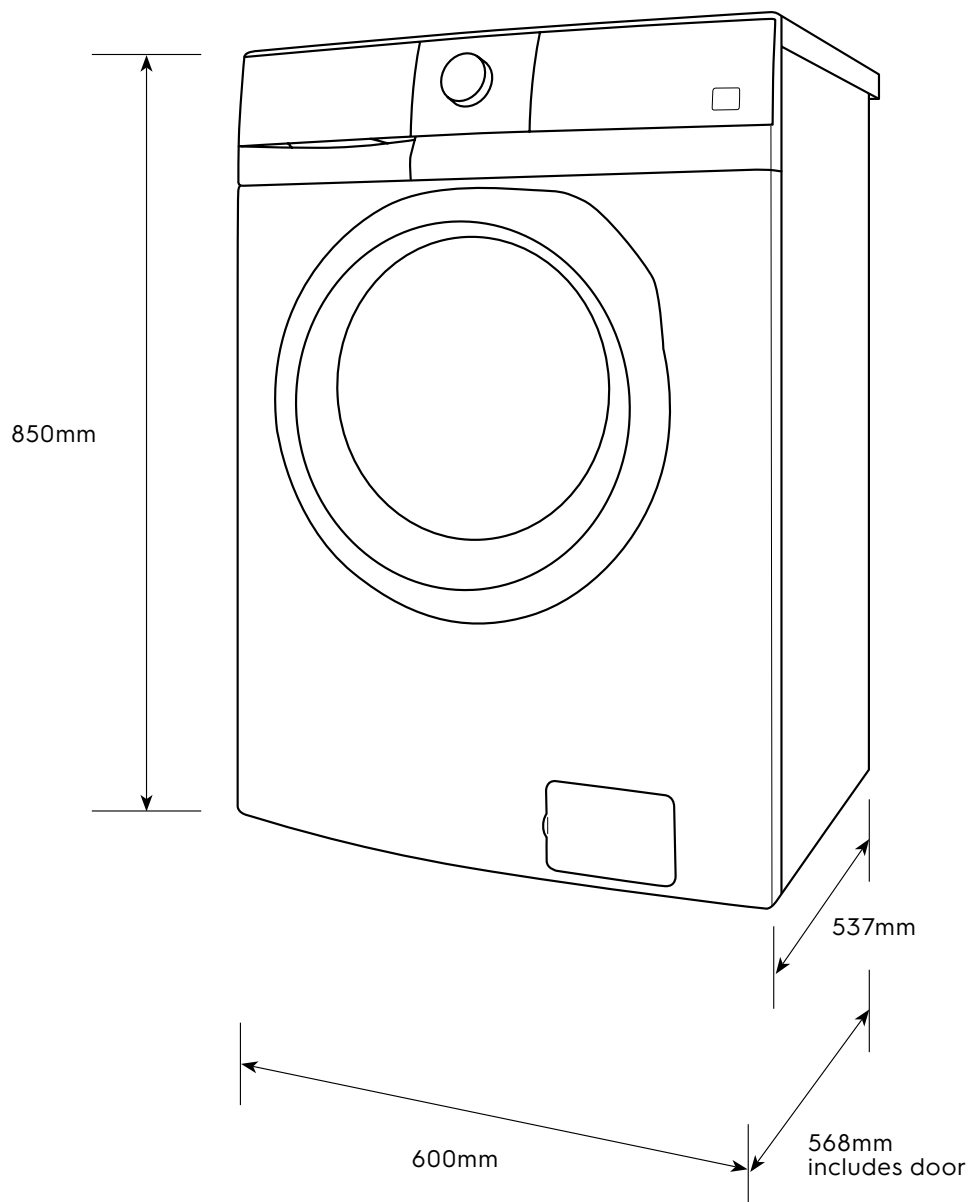

Dimension Guide

Built-Under Washer Dryer

Model:
EWP8024D3WB

Dimensions				
	width	depth	height	max depth
Product (mm)	600	537	850	568

Please note! Dimensions to be used as a guide only. All customers MUST refer to the user manual supplied with the product for detailed installation instructions.
© 2022 Electrolux S.E.A PTE. LTD. E_DIM_EWP8024D3WB_Aug22