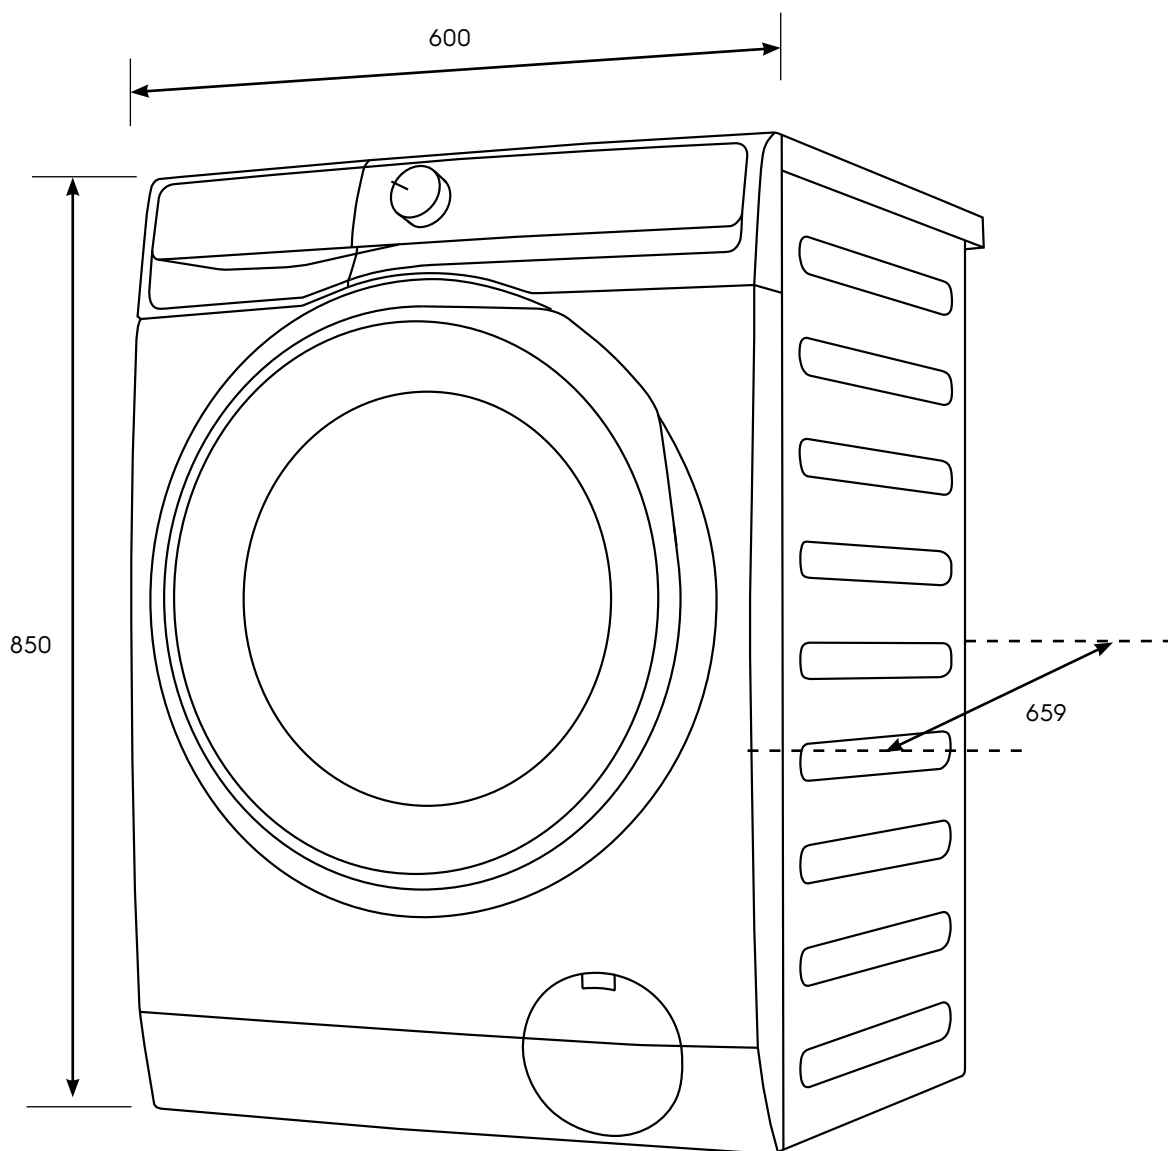

Dimension Guide

Front load washing machine

Model:
EWF9023P5SC

Dimensions

	width	height	depth
Product (mm)	600	850	659

Please note! Dimensions to be used as a guide only. All customers MUST refer to the user manual supplied with the product for detailed installation instructions.
© 2024 Electrolux S.E.A PTE. LTD. ELX_DIM_EWF9023P5SC_ID-SG_Mar24