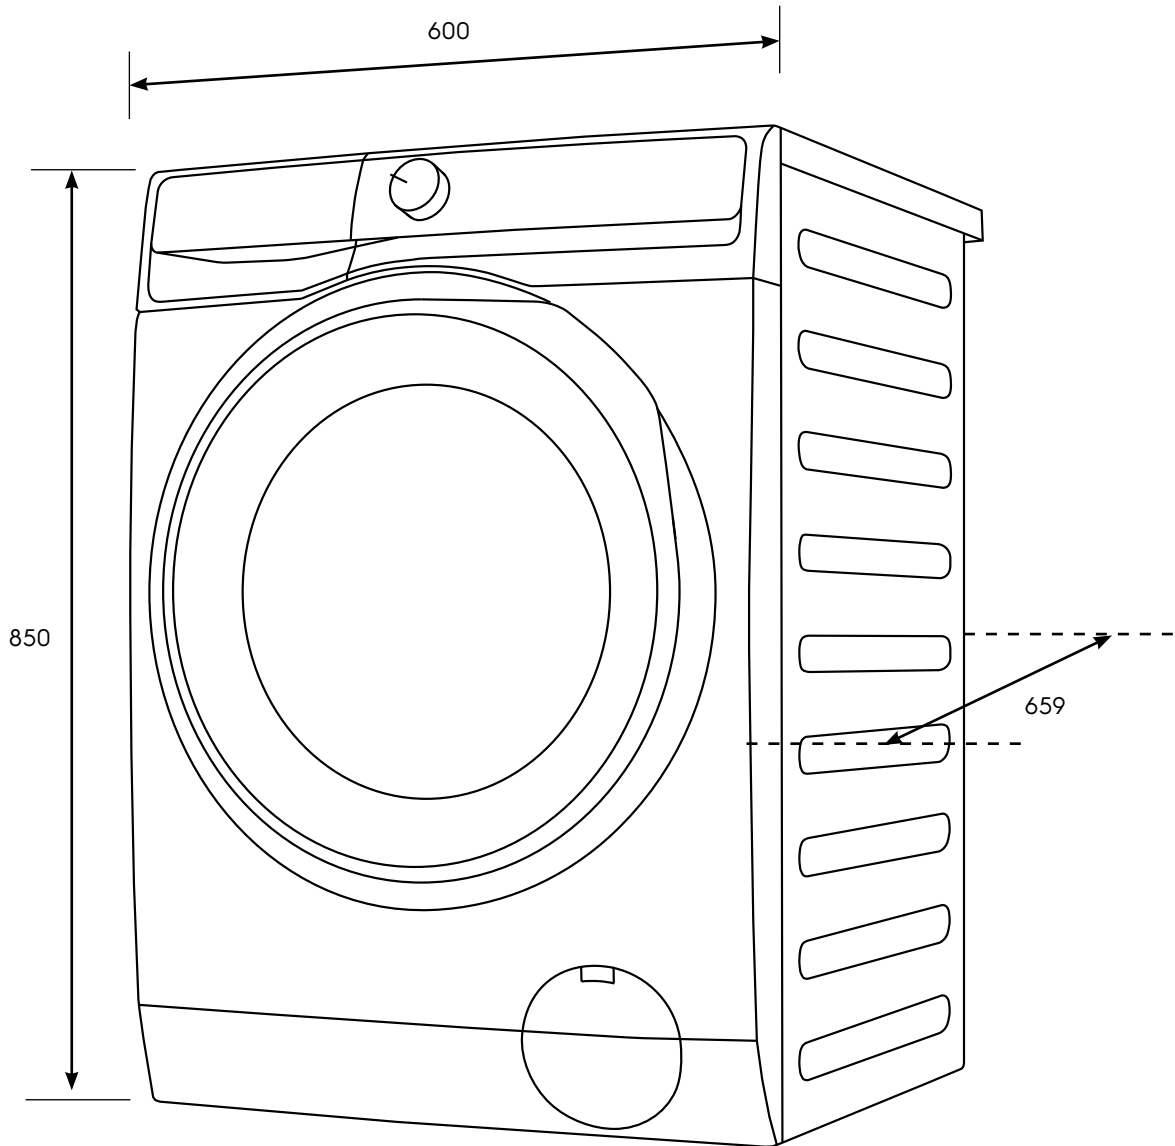

Dimension Guide

Washing machine

Model:
EWF1143R7SC

Dimensions

	width	height	depth
Product (mm)	600	850	659

Please note! Dimensions to be used as a guide only. All customers MUST refer to the user manual supplied with the product for detailed installation instructions.