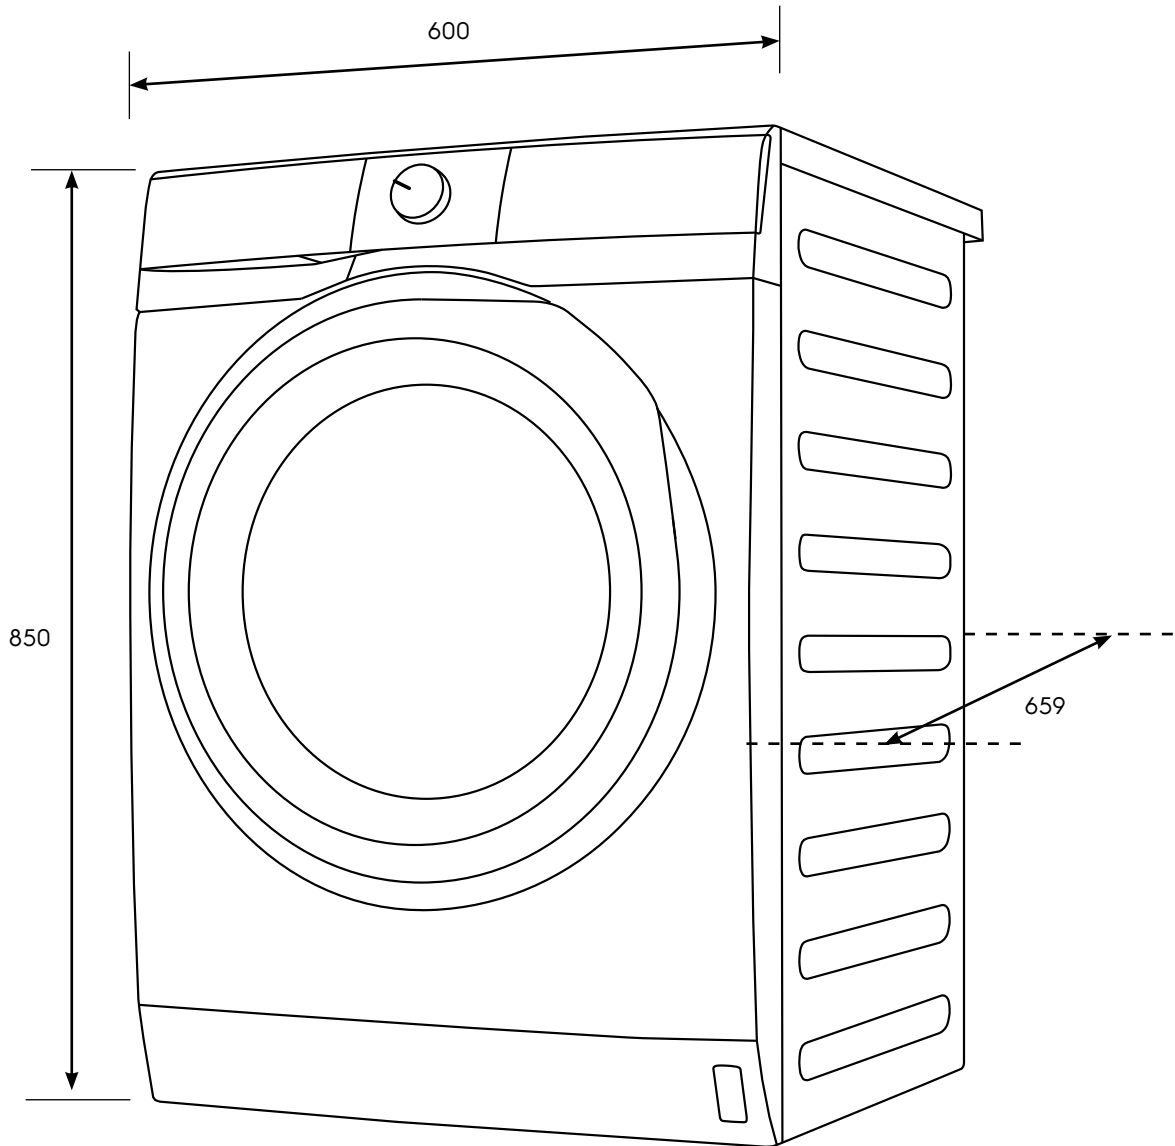

# Dimension Guide

## Front load washing machine

**Model:**  
EWF1024D3WC

Dimensions			
	width	height	depth
Product (mm)	600	850	659

**Please note!** Dimensions to be used as a guide only. All customers MUST refer to the user manual supplied with the product for detailed installation instructions.