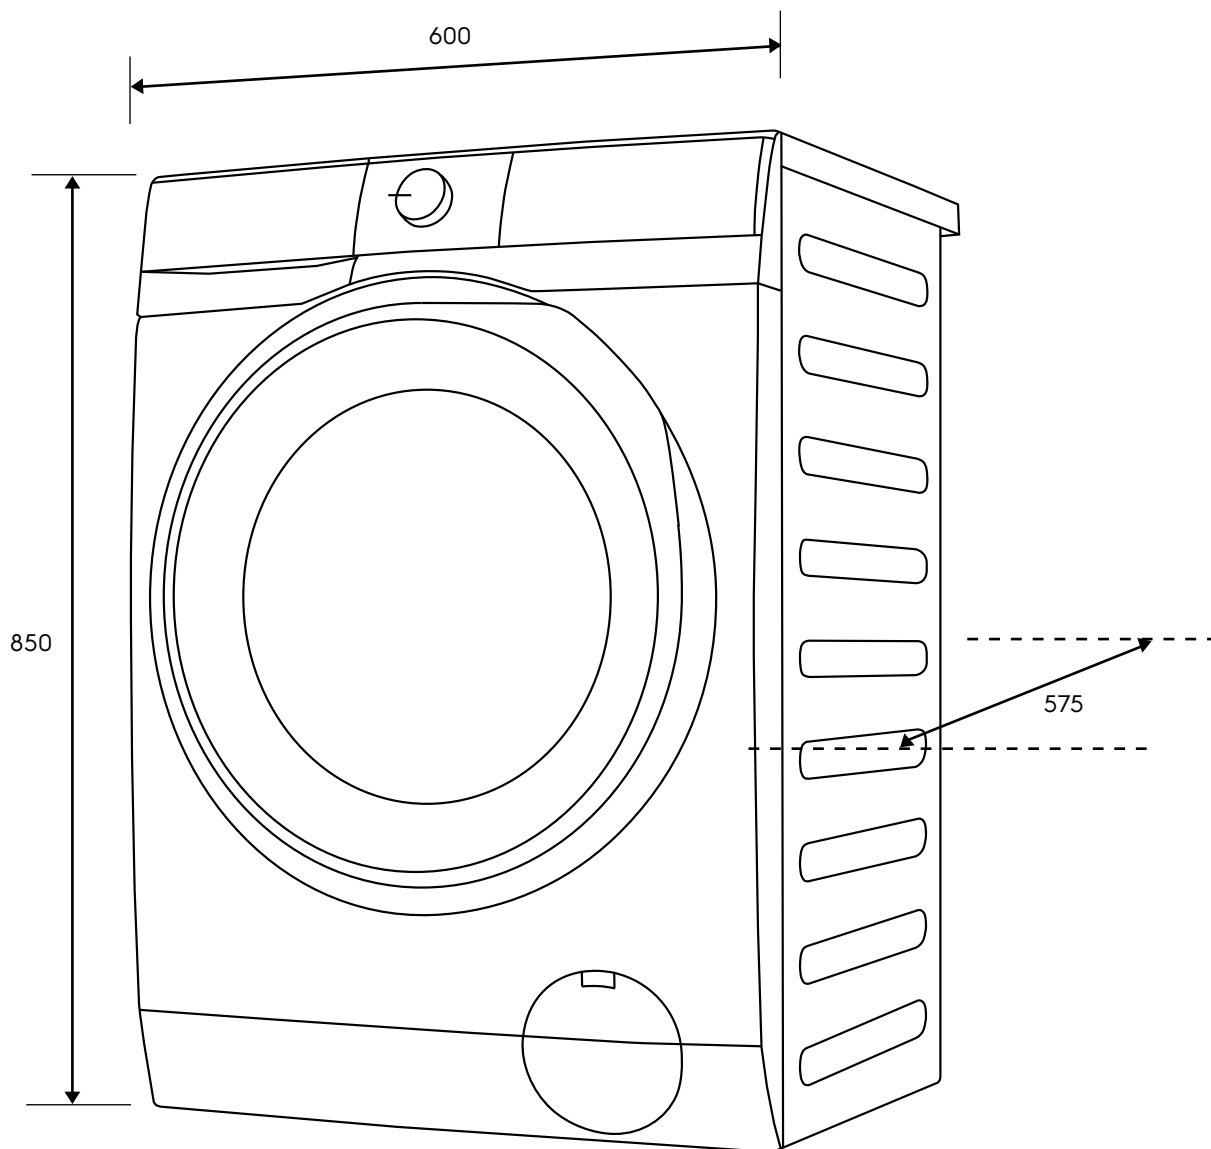

Dimension Guide

Washer dryer

Model:

EWW9024P3WC

Dimensions			
	width	height	depth
Product (mm)	600	850	575

Please note! Dimensions to be used as a guide only. All customers MUST refer to the user manual supplied with the product for detailed installation instructions.