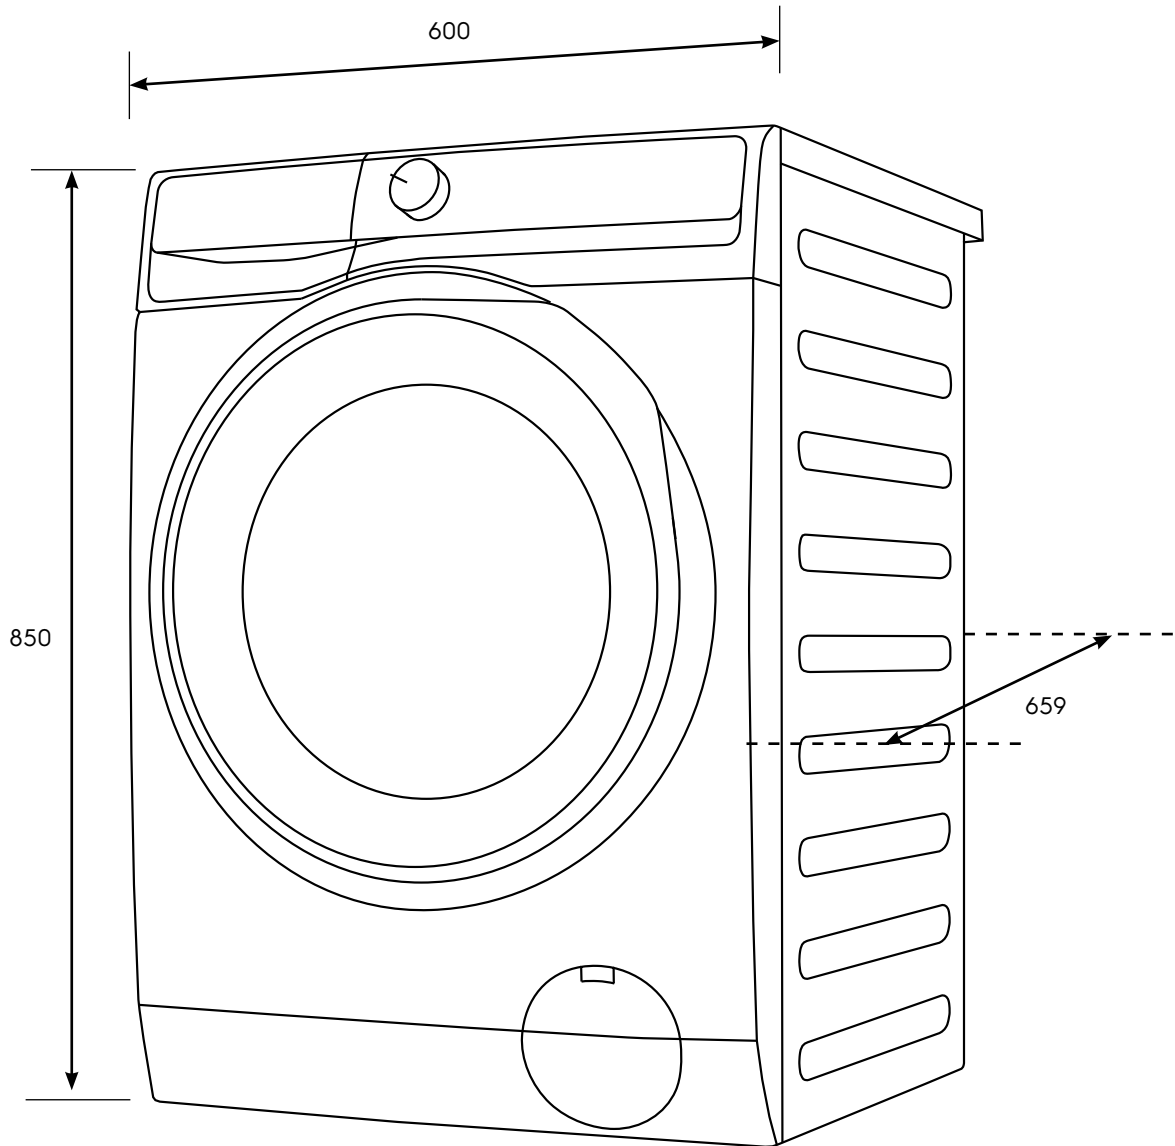

Dimension Guide

Washer dryer

Model:
EWW1143R7SC

Dimensions

	width	height	depth
Product (mm)	600	850	659

Please note! Dimensions to be used as a guide only. All customers MUST refer to the user manual supplied with the product for detailed installation instructions.