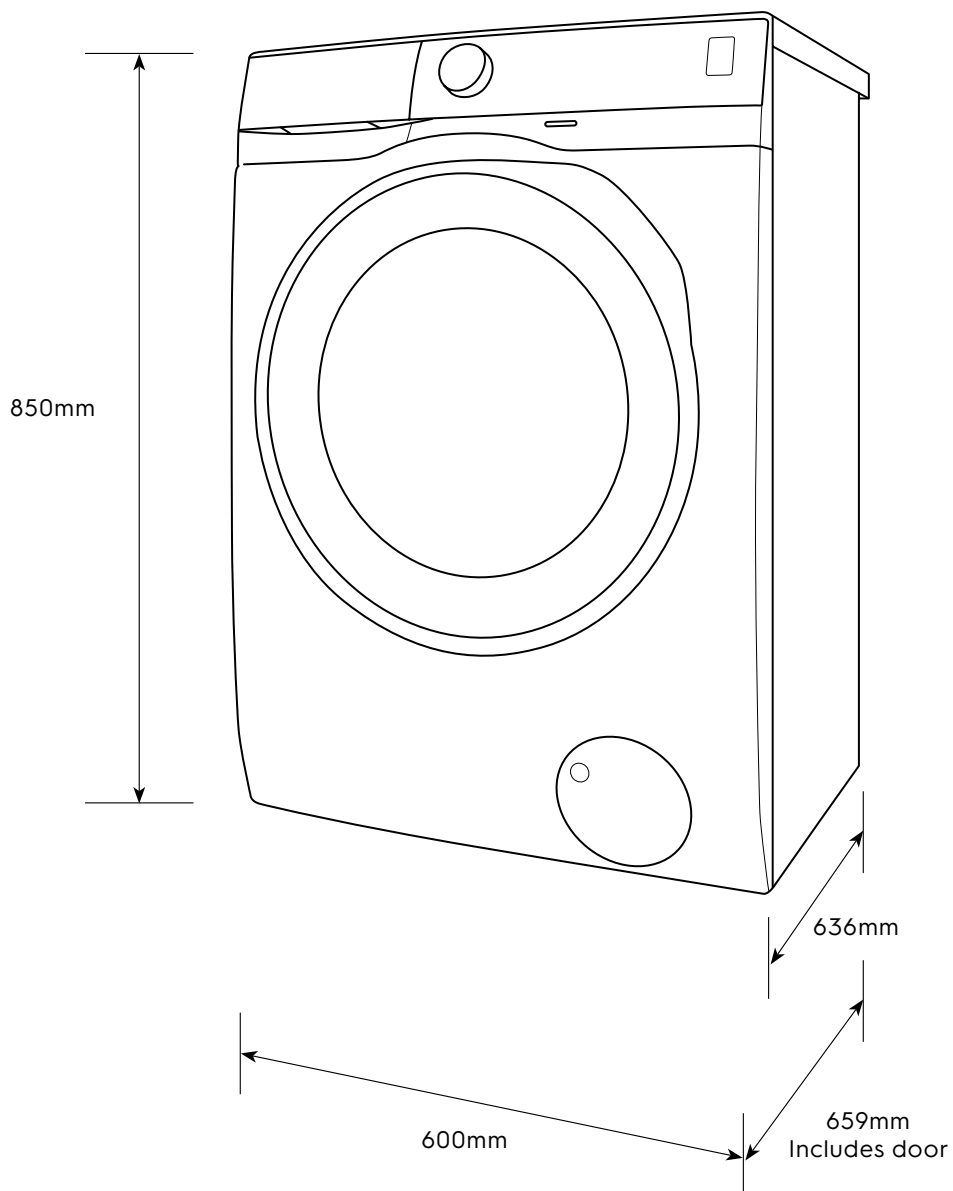

Dimension Guide

Washer Dryer

Model:
EWW1142R7MB

Dimensions

	width	height	depth	max depth
Product (mm)	600	850	636	659

Please note! Dimensions to be used as a guide only. All customers MUST refer to the user manual supplied with the product for detailed installation instructions.