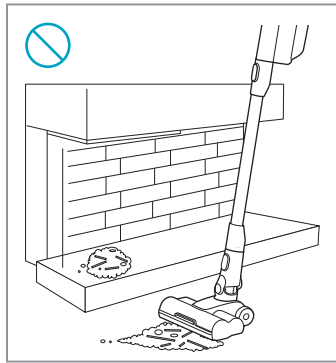

⌚ 5mins

⌚ 3hrs

⚡ : ⏪ → ⏩

✗

✗

 www.shop.electrolux.com

Filter Kit

EF163
900 923 808