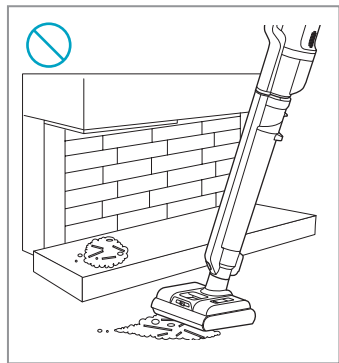

⌚ 5mins

⌚ 3hrs

⚡ : ⏪ → ⏩

✗

✗

 www.shop.electrolux.com

Filter Kit

EF163
900 923 808