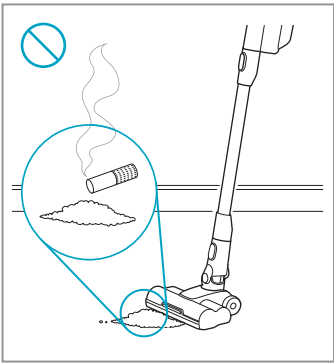

⌚ 5mins

⌚ 3hrs

⚡ : ⏪ → ⏩

✗

✗

 www.shop.electrolux.com

Filter Kit

EF163
900 923 808