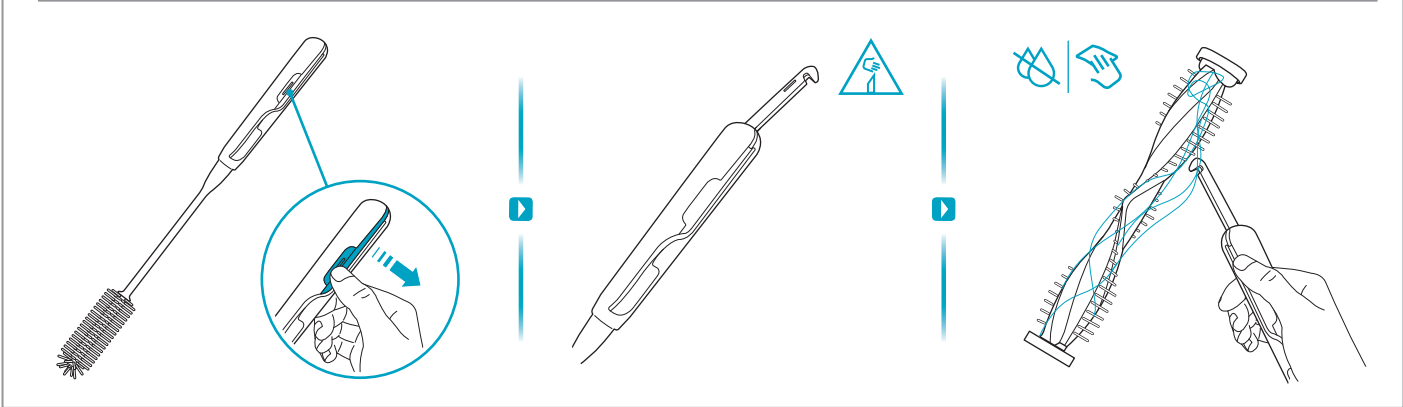

⌚ 5mins

⌚ 3hrs

⚡ : ⏪ → ⏩

✗

✗

 www.shop.electrolux.com

Filter Kit

EF163
900 923 808