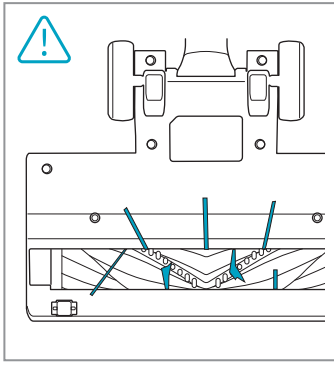

www.shop.electrolux.com

Filter Kit

EF163
900 923 808

Brush Roll

ZE191
900 923 809

Detergent

EHFLC3 / FLD1
900 923 819 / 900 923 782

*Accessories may vary by market.