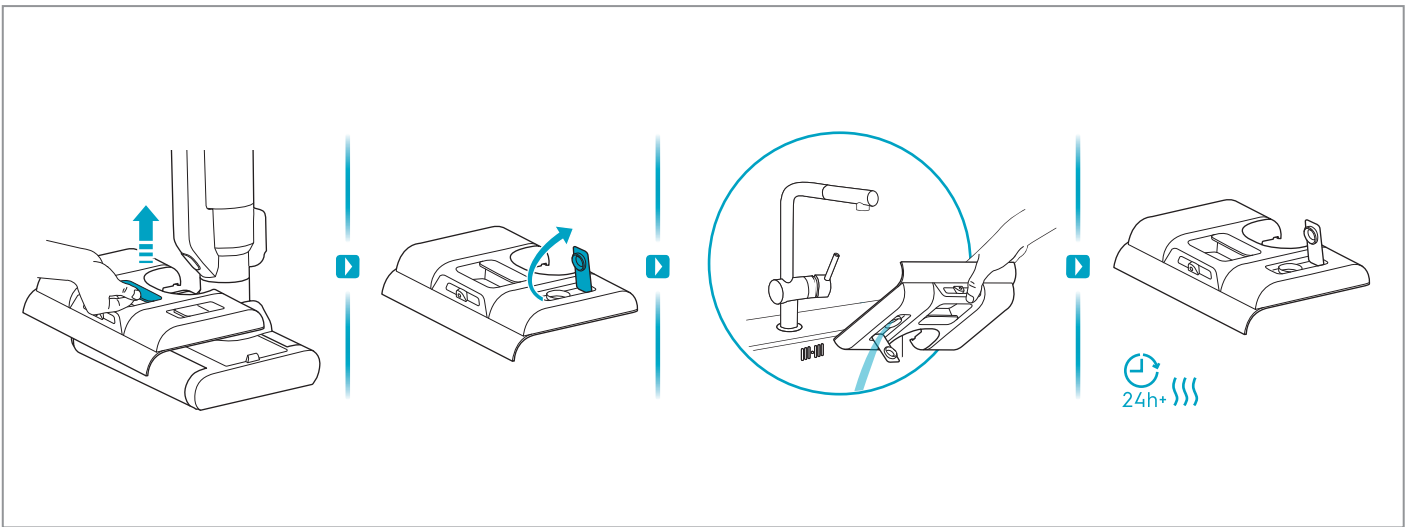

⌚ 5mins

⌚ 3hrs

⚡ : ⏪ → ⏩

✗

✗

 www.shop.electrolux.com

Filter Kit

EF163
900 923 808