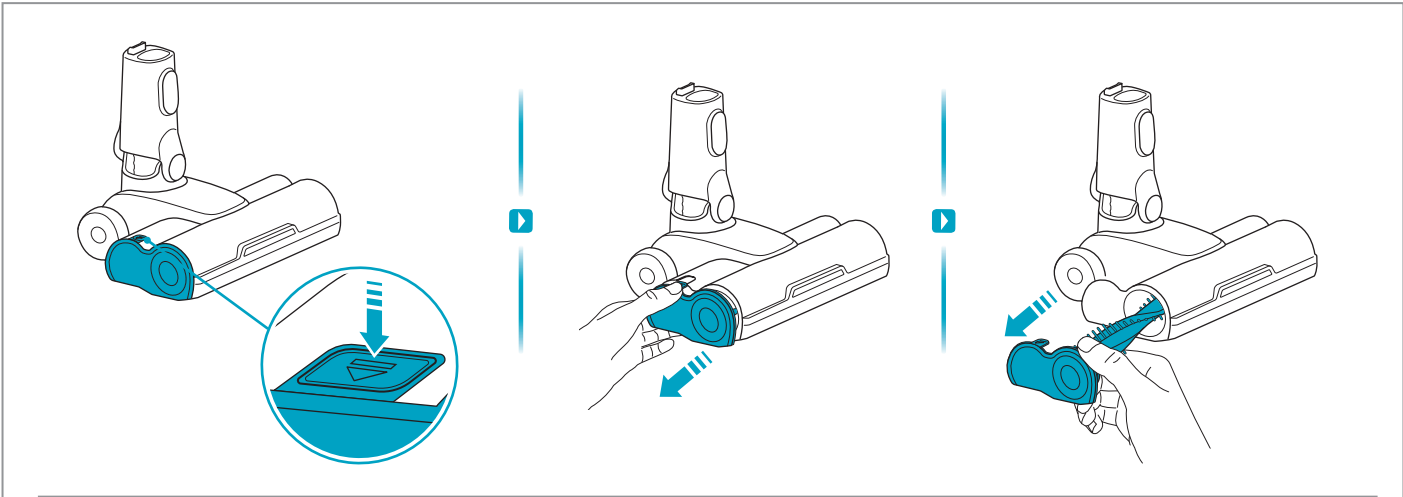

⌚ 5mins

⌚ 3hrs

⚡ : ⏪ → ⏩

✗

✗

 www.shop.electrolux.com

Filter Kit

EF163
900 923 808