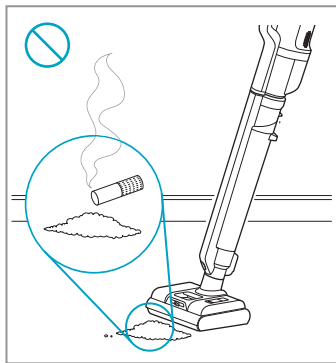

⌚ 5mins

⌚ 3hrs

⚡ : ⏪ → ⏩

✗

✗

 www.shop.electrolux.com

Filter Kit

EF163
900 923 808