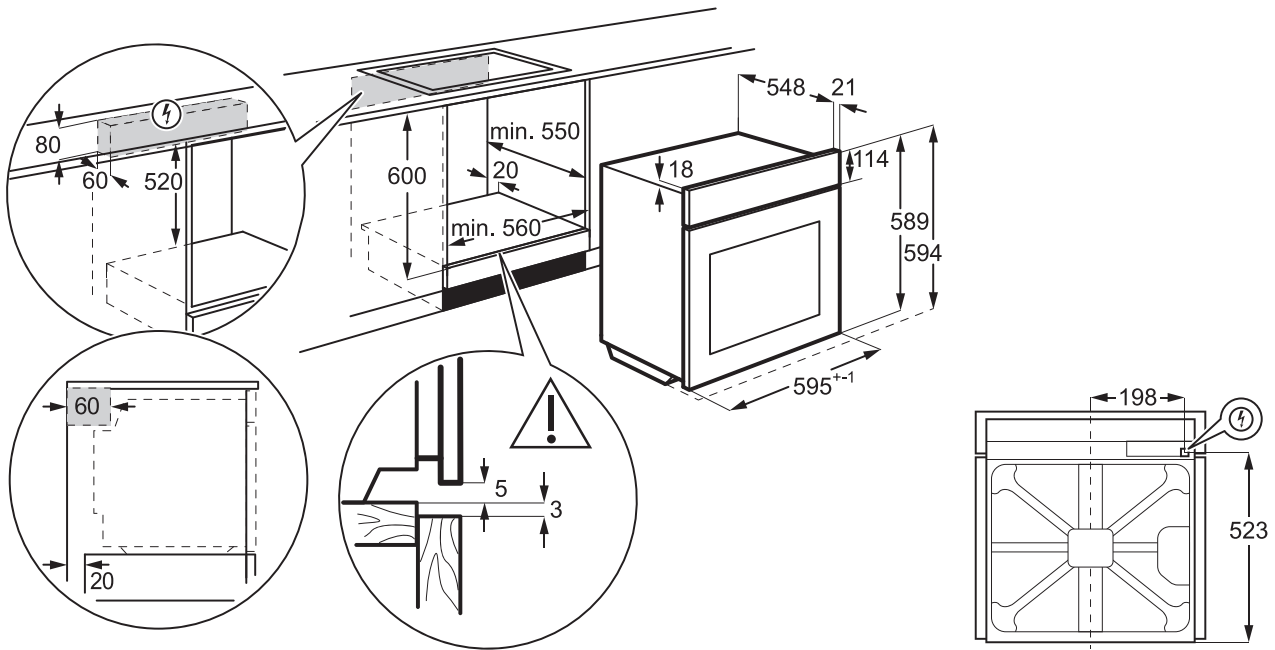

Dimension Guide

Built-in Single Oven

Model:
EOB3434BOX

Dimensions			
	width	height	depth
Cut-out (mm)	560	600	550
Product (mm)	594	594	569

Please note! Dimensions to be used as a guide only. All customers MUST refer to the user manual supplied with the product for detailed installation instructions.