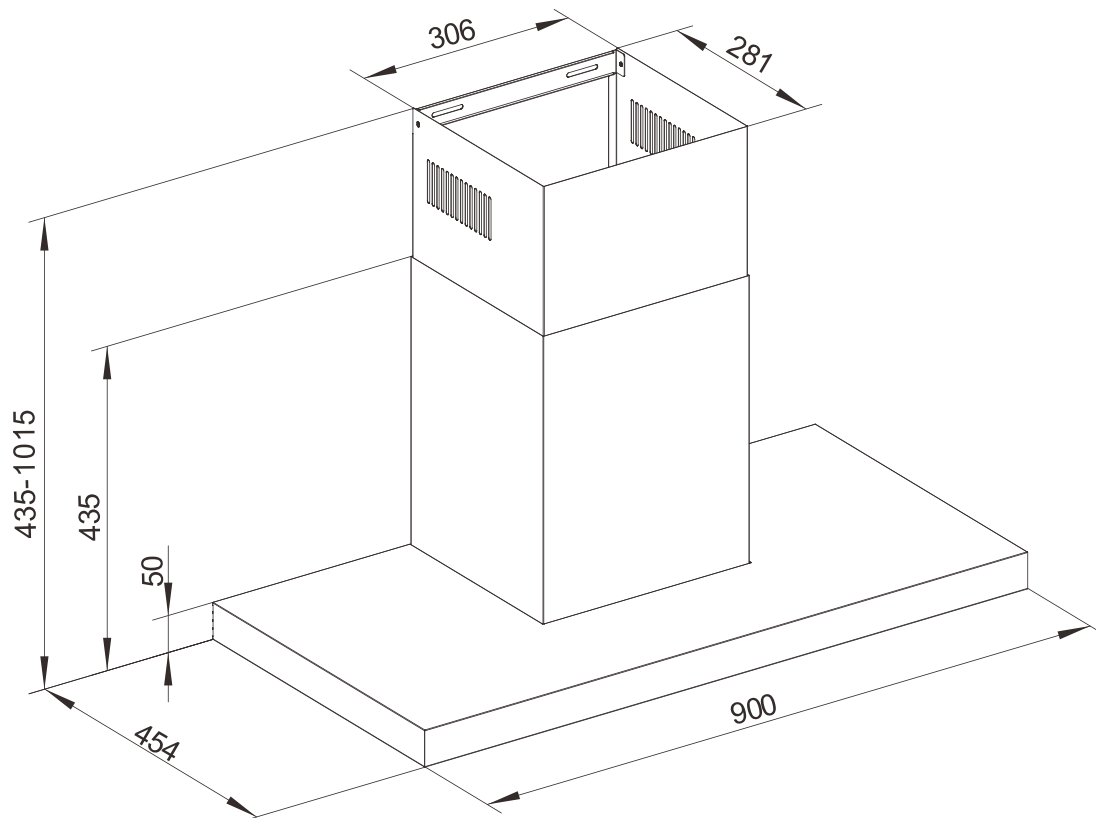

Dimension Guide

Extractor hood

Model:
ECT9744H

Dimensions

	width	height	depth
Product (mm)	900	435-1015	454

Please note! Dimensions to be used as a guide only. All customers MUST refer to the user manual supplied with the product for detailed installation instructions.