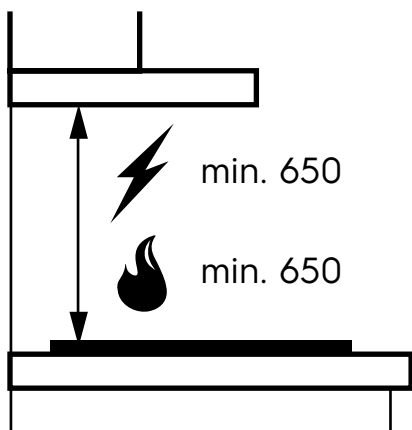

Dimension Guide

Extractor hood

Model:
ECT9744H

Dimensions

	width	height	depth
Product (mm)	900	435-1015	454

Please note! Dimensions to be used as a guide only. All customers MUST refer to the user manual supplied with the product for detailed installation instructions.