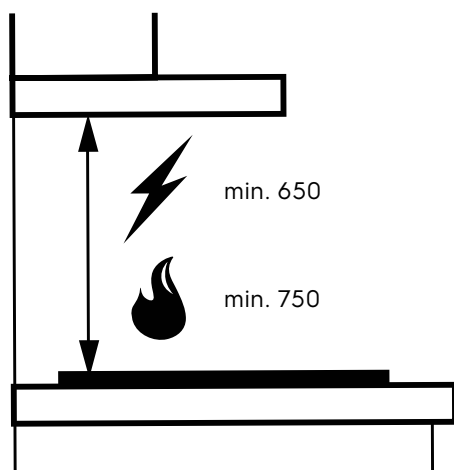

Dimension Guide

Extractor hood

Model:
ECP9541K

Dimensions			
	width	height	depth
Product (mm)	898	282	175

Please note! Dimensions to be used as a guide only. All customers MUST refer to the user manual supplied with the product for detailed installation instructions.