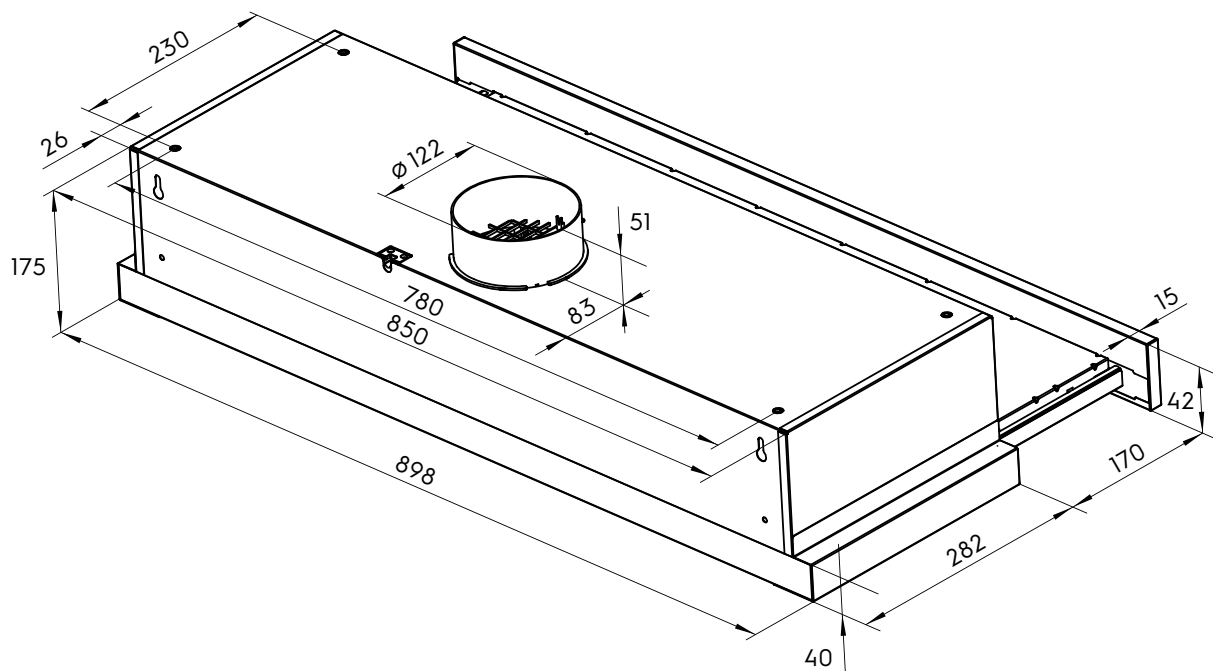

Dimension Guide

Extractor hood

Model:
ECP9541K

Dimensions			
	width	height	depth
Product (mm)	898	282	175

Please note! Dimensions to be used as a guide only. All customers MUST refer to the user manual supplied with the product for detailed installation instructions.