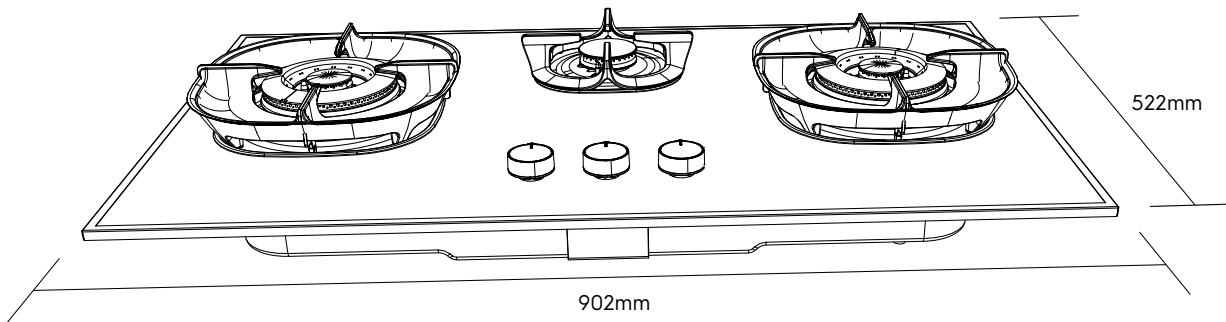

# Dimension Guide

## Built-in Gas Hob / 90cm

**Model:**  
EHG9350BEP

Dimensions			
	width	height	depth
Cut-out (mm)	700-865	-	405-480
Product (mm)	902	130	522

**Please note!** Dimensions to be used as a guide only. All customers MUST refer to the user manual supplied with the product for detailed installation instructions.  
© 2024 Electrolux S.E.A PTE. LTD. ELX\_DIM\_EHG9350BEP\_Feb24