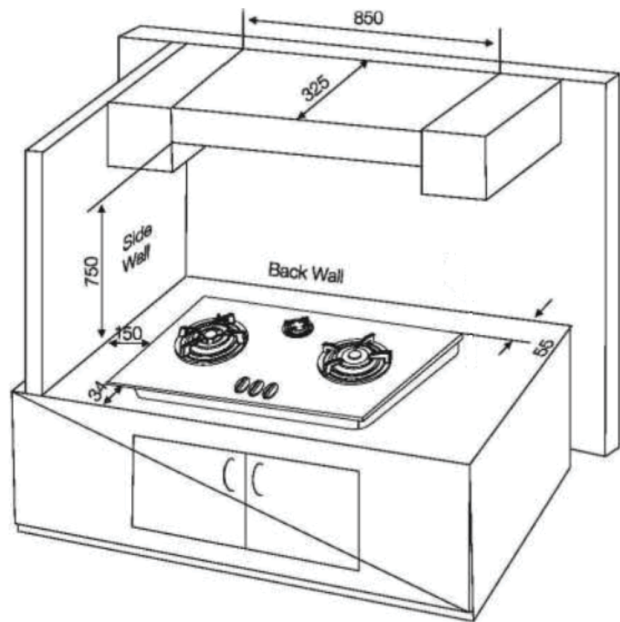

# Dimension Guide

## Built-in Gas Hob / 90cm

**Model:**  
EHG9350BEP

Dimensions			
	width	height	depth
Cut-out (mm)	700-865	-	405-480
Product (mm)	902	130	522

**Please note!** Dimensions to be used as a guide only. All customers MUST refer to the user manual supplied with the product for detailed installation instructions.  
© 2024 Electrolux S.E.A PTE. LTD. ELX\_DIM\_EHG9350BEP\_Feb24