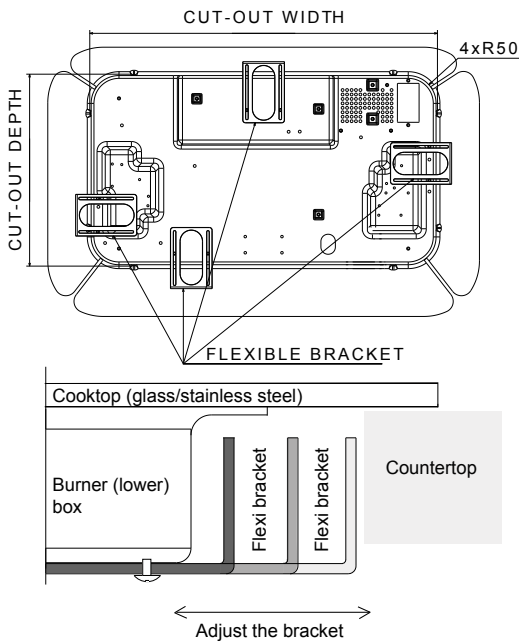

# Dimension Guide

## Built-in Gas Hob / 90cm

**Model:**  
EHG9350BEP

Dimensions			
	width	height	depth
Cut-out (mm)	700-865	-	405-480
Product (mm)	902	130	522

**Please note!** Dimensions to be used as a guide only. All customers MUST refer to the user manual supplied with the product for detailed installation instructions.  
© 2024 Electrolux S.E.A PTE. LTD. ELX\_DIM\_EHG9350BEP\_Feb24