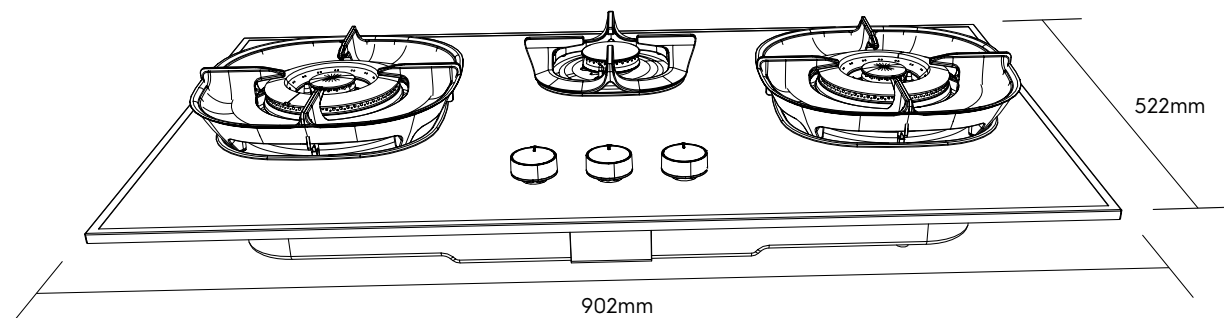

Dimension Guide

Built-in Gas Hob / 90cm

Model:
EHG9350BE

Dimensions			
	width	height	depth
Cut-out (mm)	700-865	-	405-480
Product (mm)	902	130	522

Please note! Dimensions to be used as a guide only. All customers MUST refer to the user manual supplied with the product for detailed installation instructions.