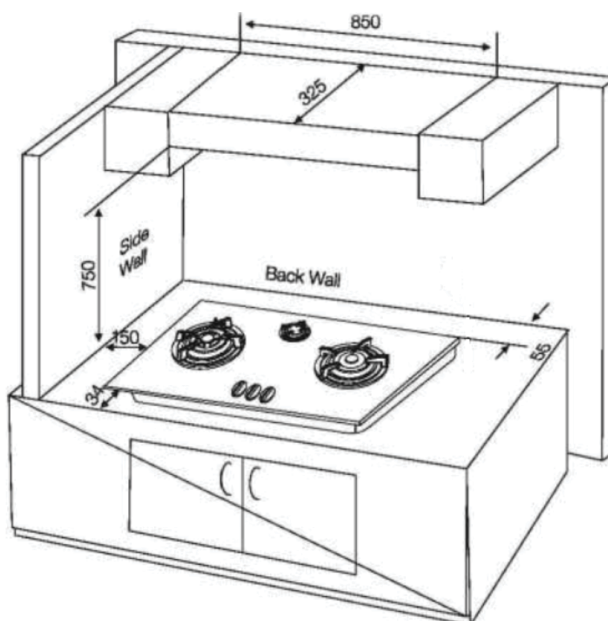

Dimension Guide

Built-in Gas Hob / 90cm

Model:
EHG9350BE

Dimensions			
	width	height	depth
Cut-out (mm)	700-865	-	405-480
Product (mm)	902	130	522

Please note! Dimensions to be used as a guide only. All customers MUST refer to the user manual supplied with the product for detailed installation instructions.

© 2024 Electrolux S.E.A PTE. LTD. ELX_DIM_EHG9350BE_Feb24