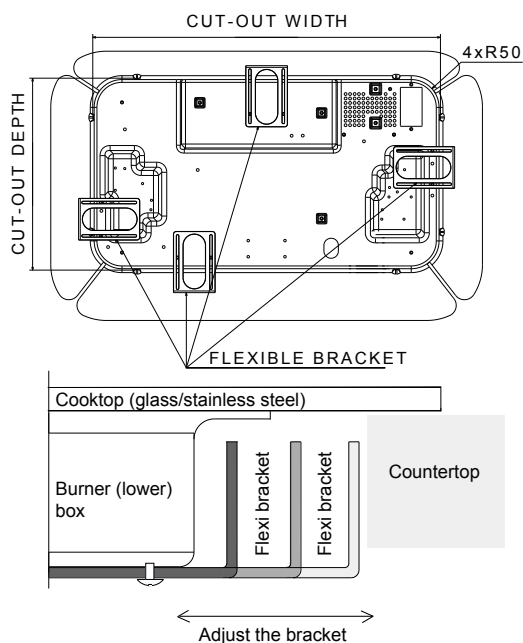

Dimension Guide

Built-in Gas Hob / 90cm

Model:
EHG9350BE

Dimensions			
	width	height	depth
Cut-out (mm)	700-865	-	405-480
Product (mm)	902	130	522

Please note! Dimensions to be used as a guide only. All customers MUST refer to the user manual supplied with the product for detailed installation instructions.