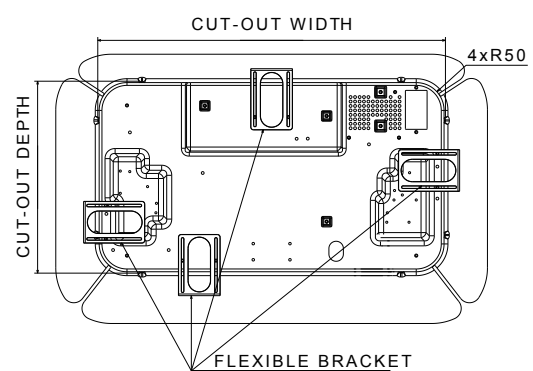

Dimension Guide

Built-in Gas Hob / 80cm

Model:
EHG8250BEP

Dimensions			
	width	height	depth
Cut-out (mm)	630-765	-	350-465
Product (mm)	802	130	510

Please note! Dimensions to be used as a guide only. All customers MUST refer to the user manual supplied with the product for detailed installation instructions.
© 2024 Electrolux S.E.A PTE. LTD. ELX_DIM_EHG8250BEP_Feb24