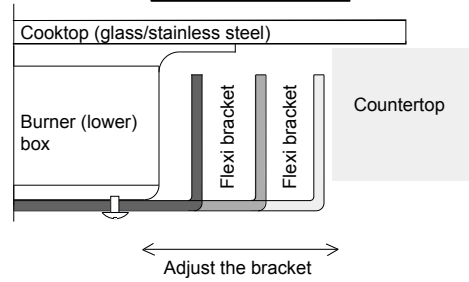

Dimension Guide

Built-in Gas Hob / 80cm

Model:
EHG8250BEP

Dimensions			
	width	height	depth
Cut-out (mm)	630-765	-	350-465
Product (mm)	802	130	510

Please note! Dimensions to be used as a guide only. All customers MUST refer to the user manual supplied with the product for detailed installation instructions.
© 2024 Electrolux S.E.A PTE. LTD. ELX_DIM_EHG8250BEP_Feb24