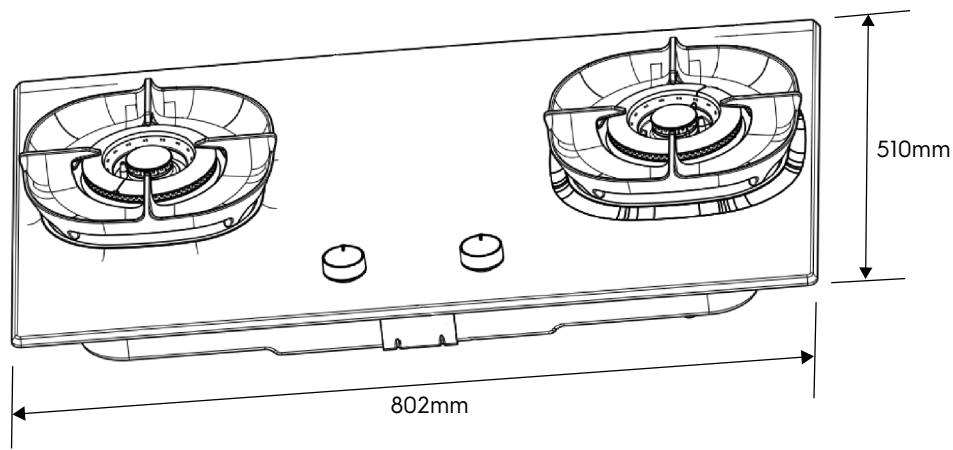

Dimension Guide

Built-in Gas Hob / 80cm

Model:
EHG8250BEP

Dimensions			
	width	height	depth
Cut-out (mm)	630-765	-	350-465
Product (mm)	802	130	510

Please note! Dimensions to be used as a guide only. All customers MUST refer to the user manual supplied with the product for detailed installation instructions.
© 2024 Electrolux S.E.A PTE. LTD. ELX_DIM_EHG8250BEP_Feb24