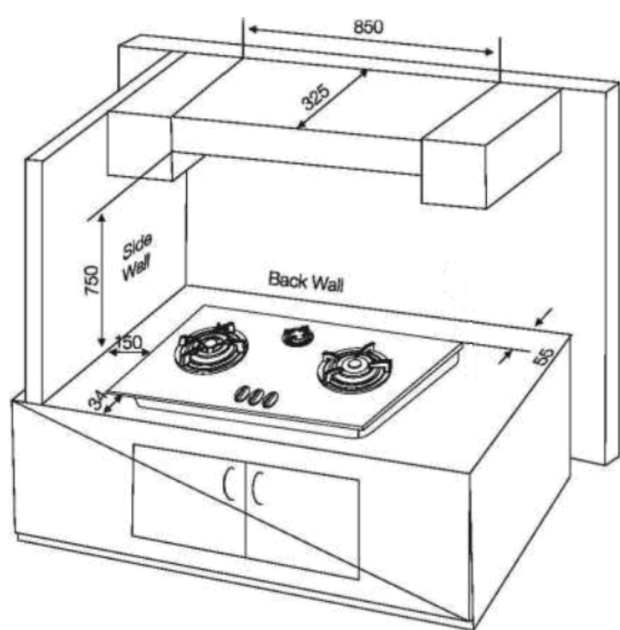

Dimension Guide

Built-in Gas Hob / 80cm

Model:
EHG8250BEP

Dimensions			
	width	height	depth
Cut-out (mm)	630-765	-	350-465
Product (mm)	802	130	510

Please note! Dimensions to be used as a guide only. All customers MUST refer to the user manual supplied with the product for detailed installation instructions.
© 2024 Electrolux S.E.A PTE. LTD. ELX_DIM_EHG8250BEP_Feb24