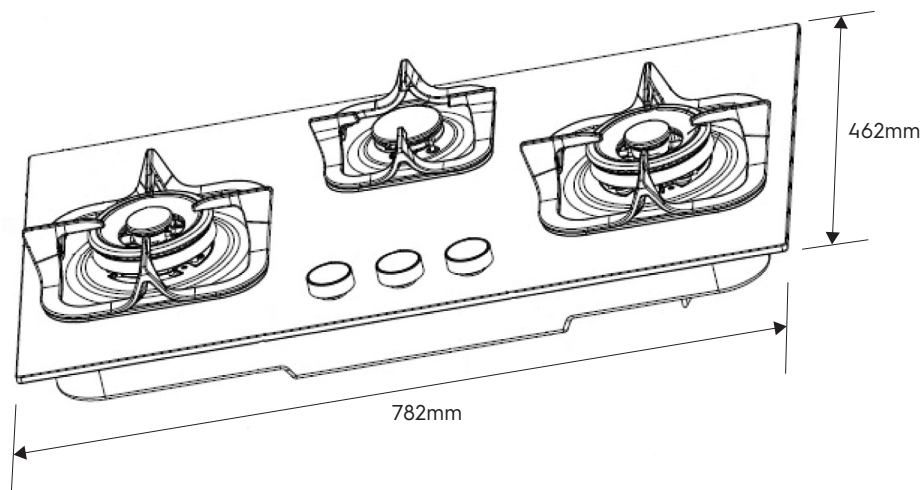

Dimension Guide

Built-in Gas Hob / 78cm

Model:

EGT7836BEP

Dimensions

	width	height	depth
Cut-out (mm)	711	-	425
Product (mm)	782	135	462

Please note! Dimensions to be used as a guide only. All customers MUST refer to the user manual supplied with the product for detailed installation instructions.