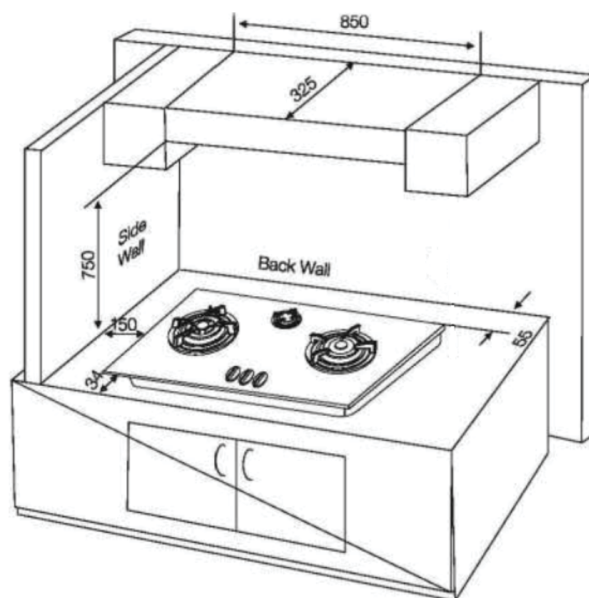

Dimension Guide

Built-in Gas Hob / 78cm

Model:

EGT7836BEP

Dimensions

	width	height	depth
Cut-out (mm)	711	-	425
Product (mm)	782	135	462

Please note! Dimensions to be used as a guide only. All customers MUST refer to the user manual supplied with the product for detailed installation instructions.

© 2024 Electrolux S.E.A PTE. LTD. ELX_DIM_EGT7836BEP_Feb24