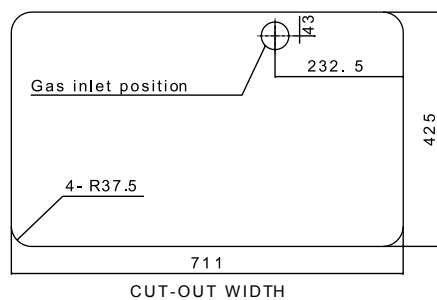

Dimension Guide

Built-in Gas Hob / 78cm

Model:

EGT7836BEP

Dimensions

	width	height	depth
Cut-out (mm)	711	-	425
Product (mm)	782	135	462

Please note! Dimensions to be used as a guide only. All customers MUST refer to the user manual supplied with the product for detailed installation instructions.