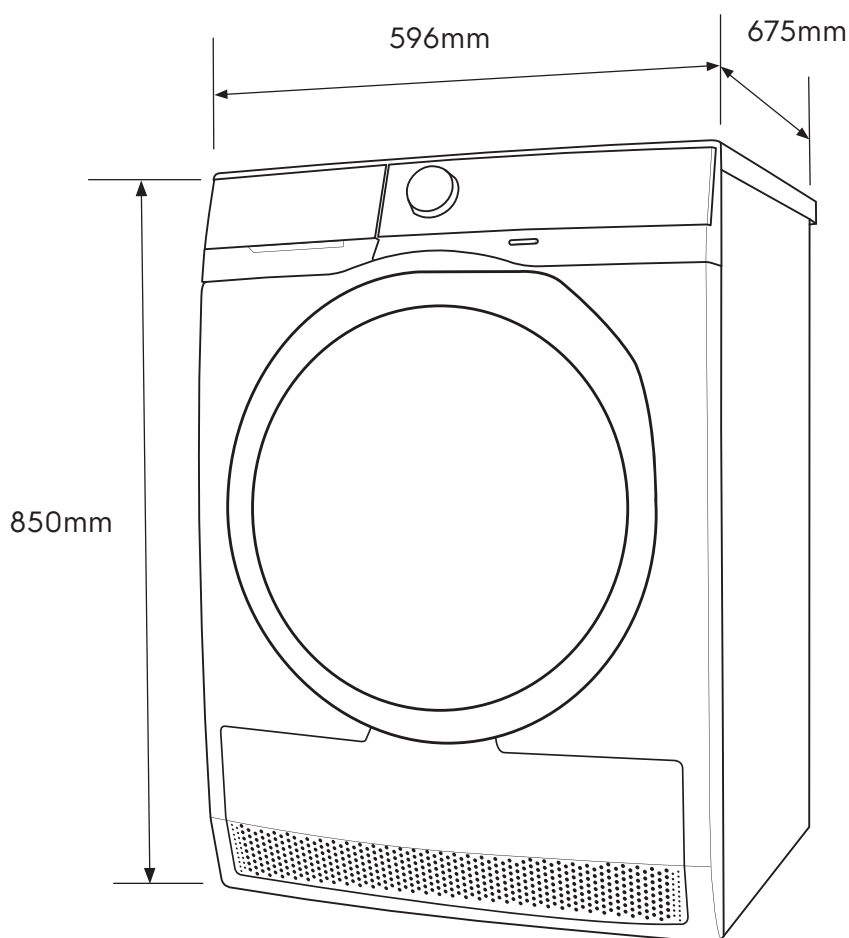

Dimension Guide

Heat Pump Dryer

Model:
EDH903R7WC

Dimensions

	width	height	depth
Product (mm)	596	850	675

Please note! Dimensions to be used as a guide only. All customers MUST refer to the user manual supplied with the product for detailed installation instructions.

© 2024 Electrolux S.E.A PTE. LTD. ELX_DIM_EDH903R7WC_ANZ_Jul24

Model:
EDH903R7WC