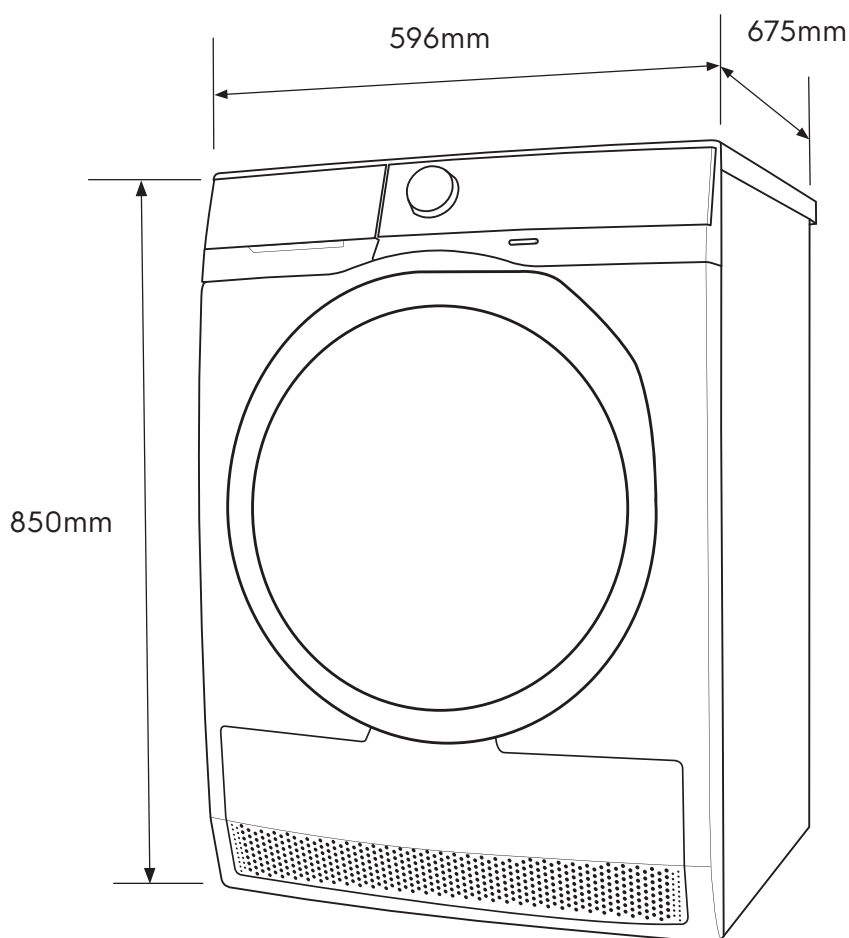

Dimension Guide

Heat Pump Dryer

Model:
EDH903R7SC

Dimensions

	width	height	depth
Product (mm)	596	850	675

Please note! Dimensions to be used as a guide only. All customers MUST refer to the user manual supplied with the product for detailed installation instructions.

© 2024 Electrolux S.E.A PTE. LTD. ELX_DIM_EDH903R7SC_SG-MY_Jul24

Model:
EDH903R7SC