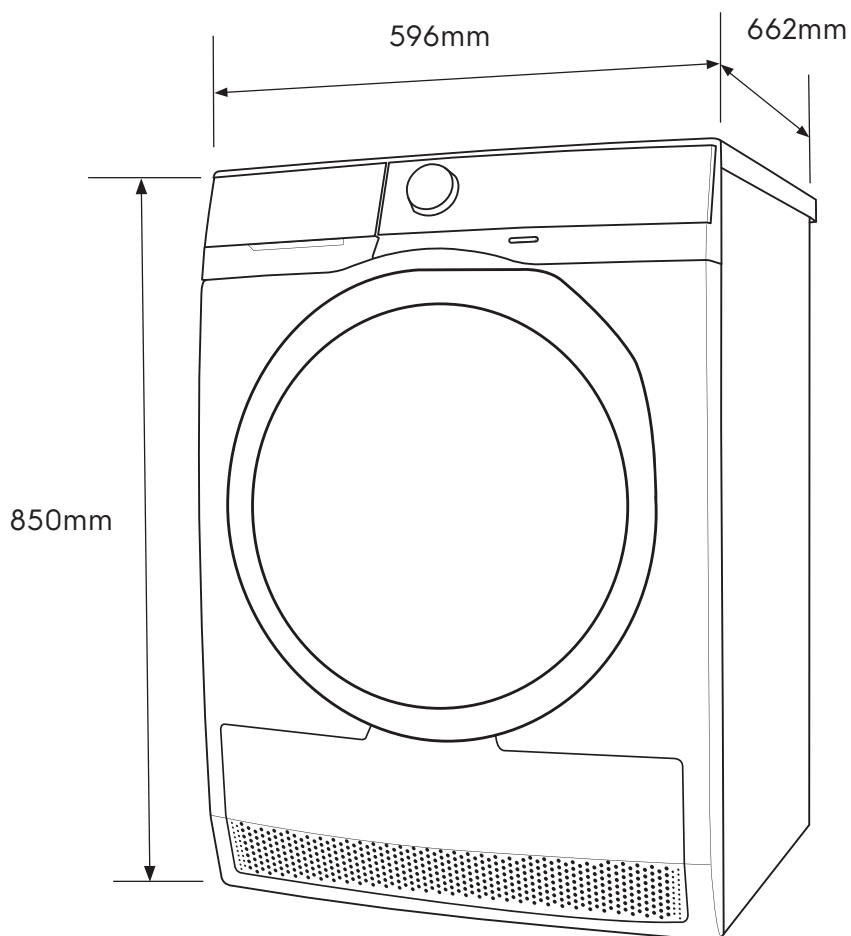

Dimension Guide

Heat Pump Dryer

Model:
EDH803J5SC

Dimensions

	width	height	depth
Product (mm)	596	850	662

Please note! Dimensions to be used as a guide only. All customers MUST refer to the user manual supplied with the product for detailed installation instructions.

© 2024 Electrolux S.E.A PTE. LTD. ELX_DIM_EDH803J5SC_MY-SG-ID_Jul24

Model:
EDH803J5SC