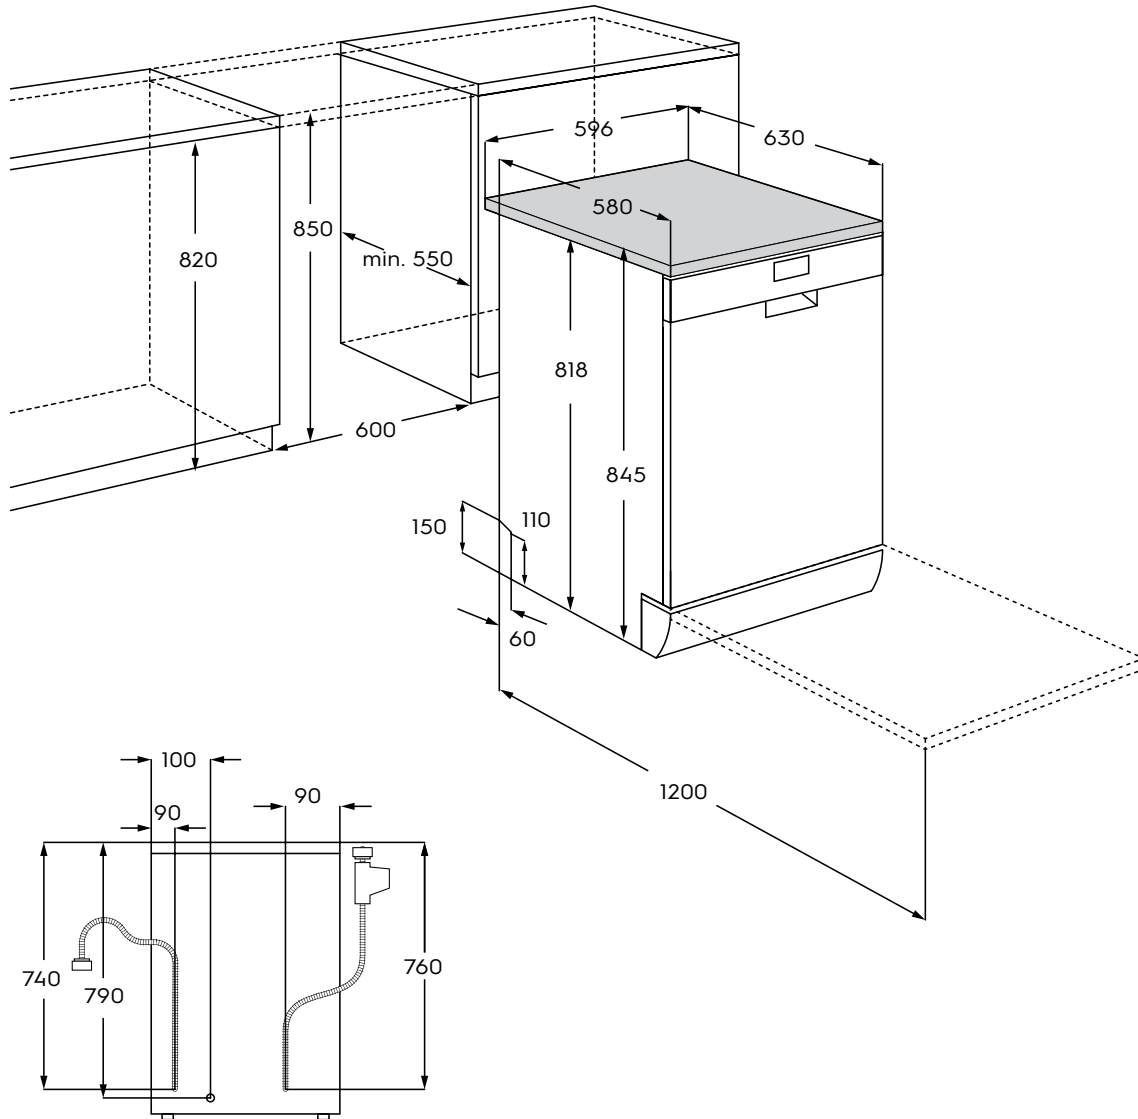

# Dimension Guide

## Freestanding Dishwasher

**Model:**  
ESA47200SW

### Dimensions

	width	height	depth
Product (mm)	596	845	630

**Please note!** Dimensions to be used as a guide only. All customers MUST refer to the user manual supplied with the product for detailed installation instructions.