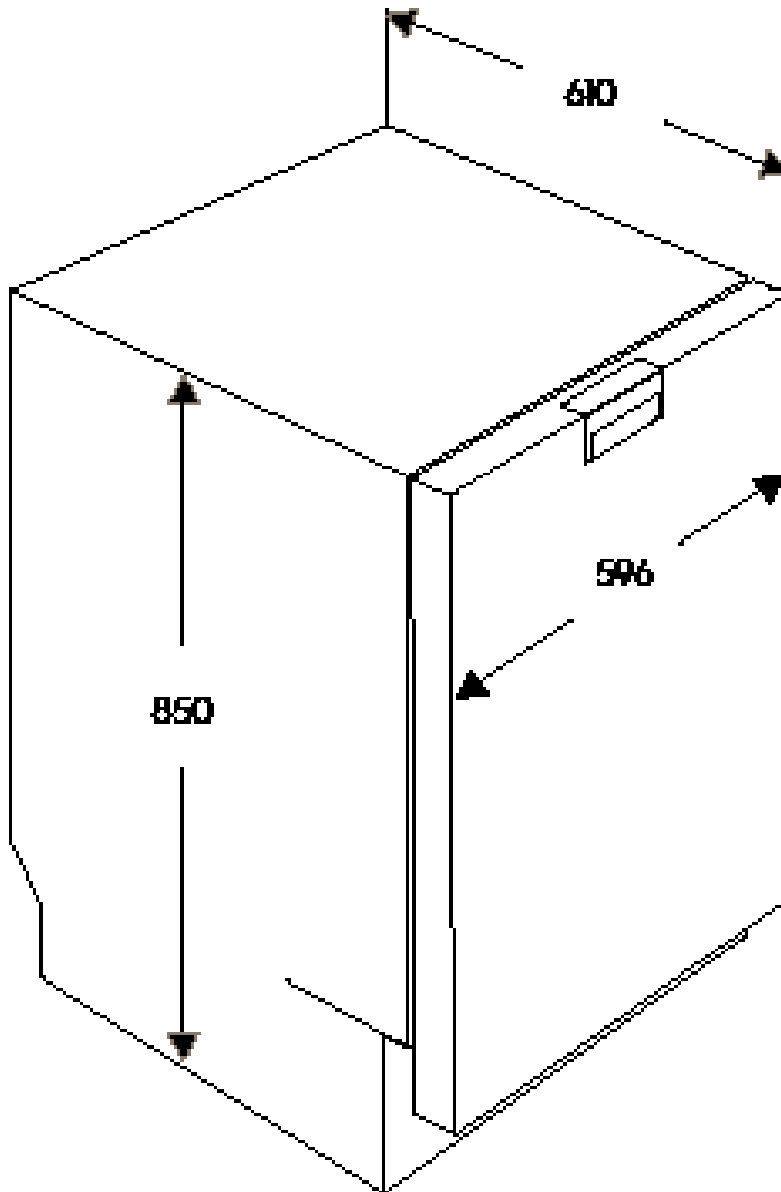

# Dimension Guide

## Freestanding Dishwasher

**Model:**  
EFF9392SXA

Dimensions			
	width	height	depth
Product (mm)	596	850	610

**Please note!** Dimensions to be used as a guide only. All customers MUST refer to the user manual supplied with the product for detailed installation instructions.