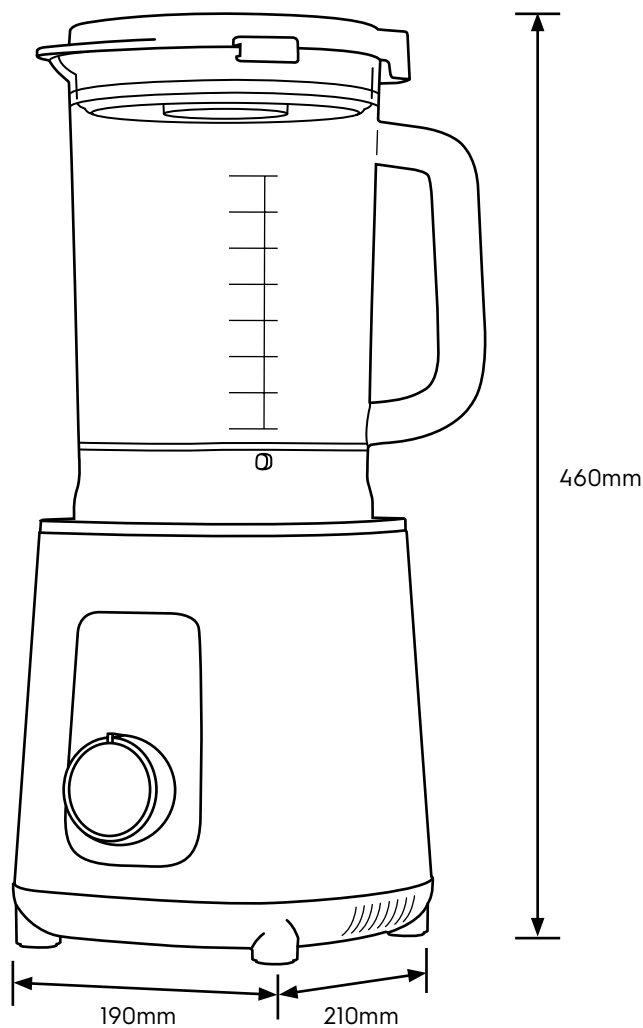

Dimension Guide

Blender

Model:
E7TB1-700P

Dimensions

	width	height	depth
Product (mm)	190	460	210

Please note! Dimensions to be used as a guide only. All customers MUST refer to the user manual supplied with the product for detailed installation instructions.