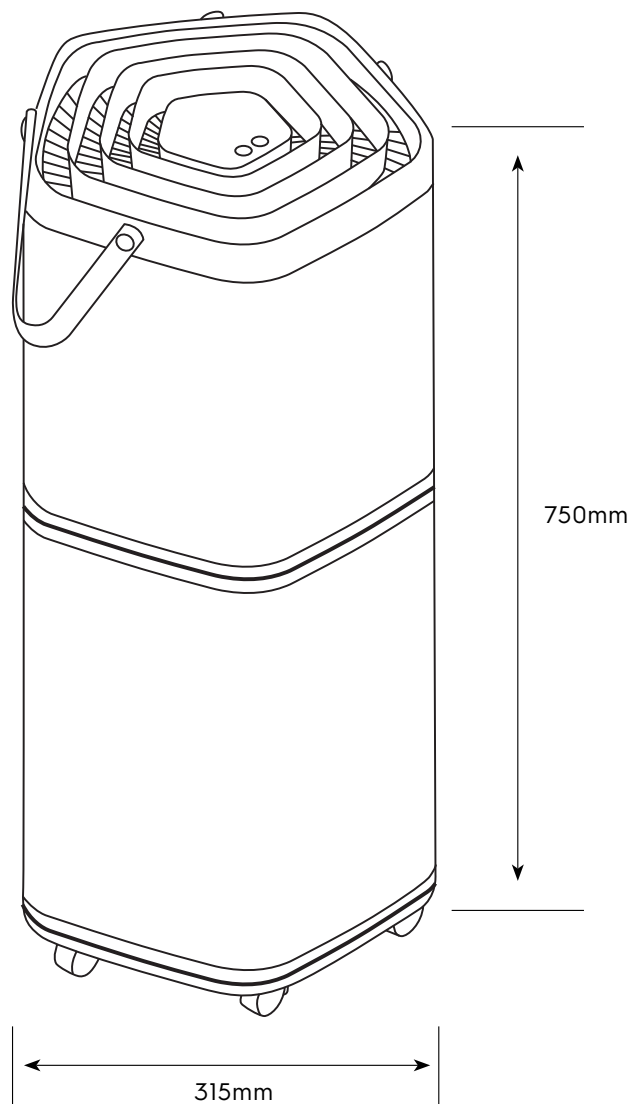

Dimension Guide

Air-purifier

Model:
PA91-606DG

Dimensions

	width	height	depth
Product (mm)	315	750	315

Please note! Dimensions to be used as a guide only. All customers MUST refer to the user manual supplied with the product for detailed installation instructions.